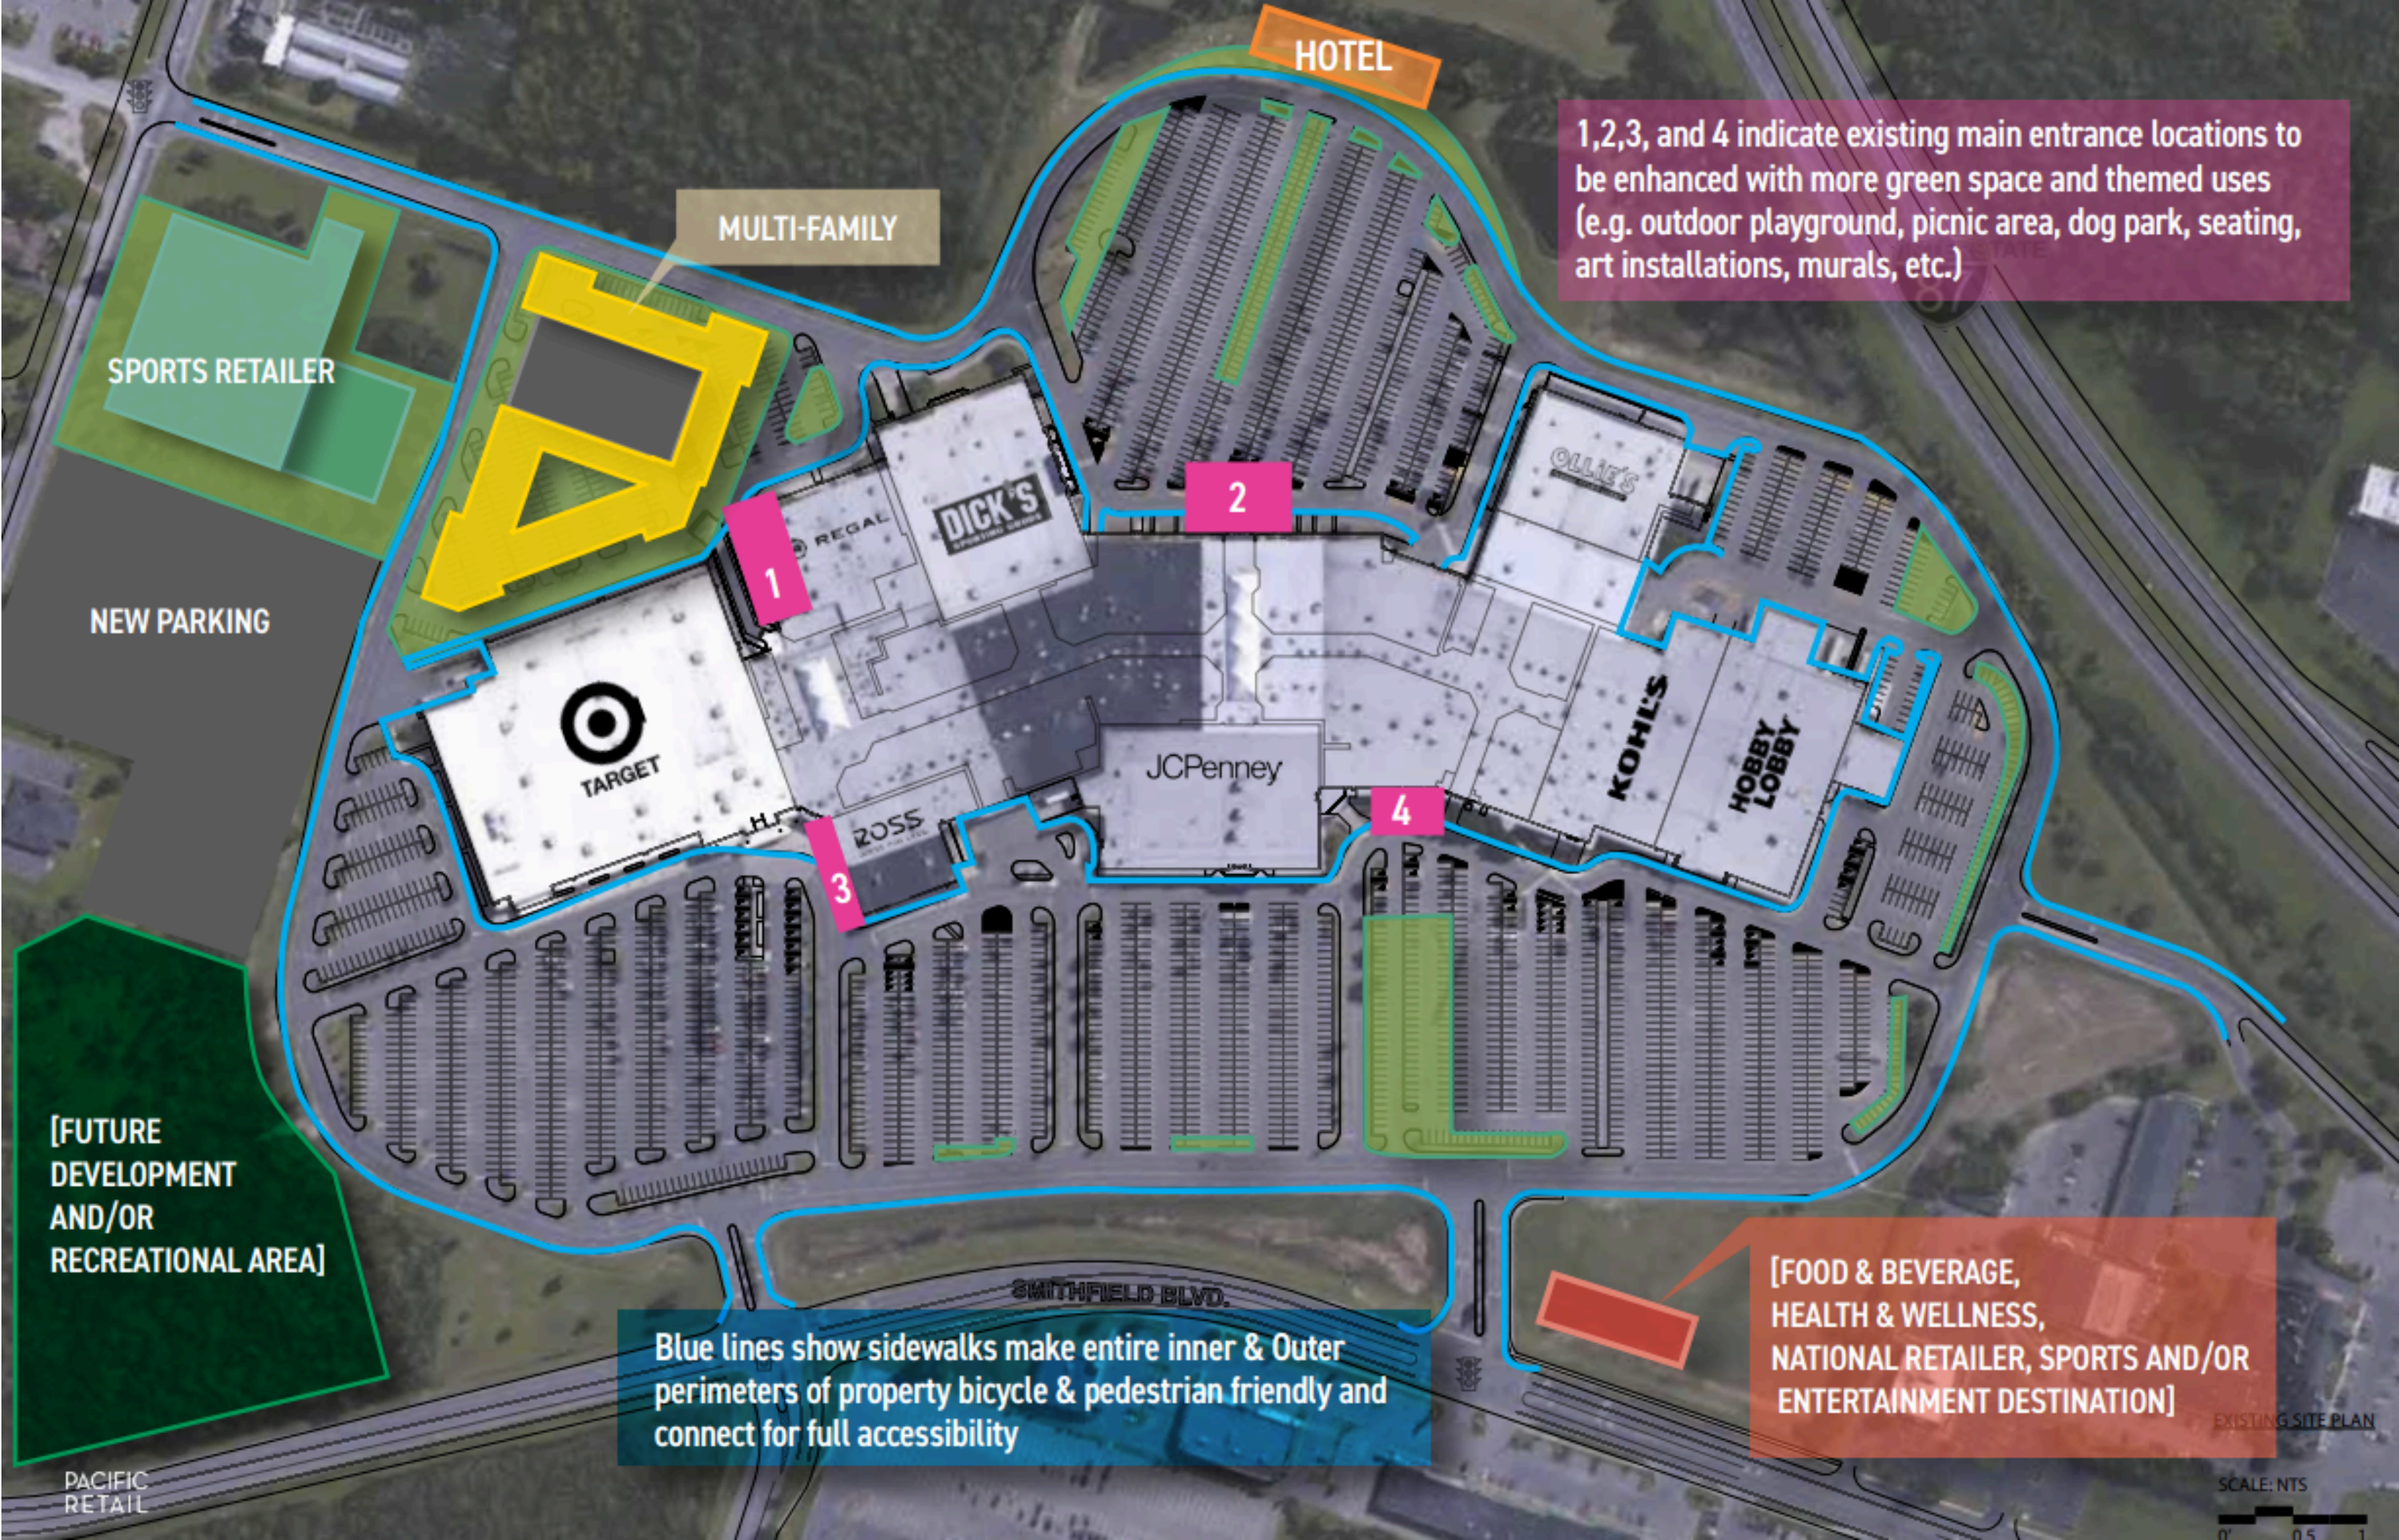

The background is a vibrant orange color with a white, stylized map of the Champlain region overlaid. The map features a network of lines representing roads and waterways, with various shapes indicating landmasses and bodies of water.

CHAMPLAIN CENTRE

PACIFIC RETAIL

HOTEL

MULTI-FAMILY

1,2,3, and 4 indicate existing main entrance locations to be enhanced with more green space and themed uses (e.g. outdoor playground, picnic area, dog park, seating, art installations, murals, etc.)

OLLIE'S

KOHL'S

HOBBY LOBBY

[FUTURE DEVELOPMENT AND/OR RECREATIONAL AREA]

Blue lines show sidewalks make entire inner & Outer perimeters of property bicycle & pedestrian friendly and connect for full accessibility

Little Free Library boxes

The Corner Stone Bookshop in downtown Plattsburgh

Library for Kids

Literary Murals

Dog Walking Area

Pet Area

A "pet area" with a dog park and/or dog walking area, water bowls, "take a stick" boxes; collaborate with Elmore SPCA to use as a place for them to feature a bulletin board of adoptable pets and have a collection/donation drop-off point